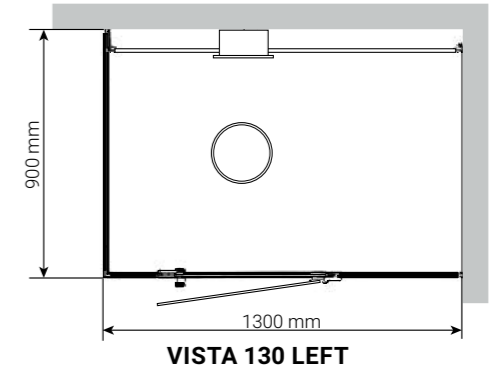

ENJOY THE FRAGRANCE THERAPY

The steam outlet is very silent and has a fragrance compartment on top so that you can enjoy the fragrance therapy of your choice.

This steam shower enclosure comes in two sizes (1300 x 900 x 2130 mm and 1600 x 900 x 2130 mm). You can choose if you want it with a left glass corner or a right, seen from the front. You need two walls and a floor to install the Vista properly.

Size: 380 x 330 x 427 mm (WxDxH).

PIXEL SHELF

A small shelf for your shower products or just as a nice decoration. It has the same matt black colour as the profiles on the Vista steam shower enclosure. Even if it is a slim model with its 400 mm in length and 90 mm in depth it can hold up to two kilos. The pattern of the pixels is cut so the water doesn't stay on the shelf.