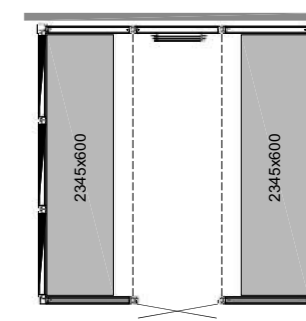

Size: 380 x 330 x 427 mm (WxDxH).

PIXEL SHELF

A small shelf for your shower products or just as a nice decoration. It has the same matt black colour as the profiles on the Vista steam shower enclosure. Even if it is a slim model with its 400 mm in length and 90 mm in depth it can hold up to two kilos. The pattern of the pixels is cut so the water doesn't stay on the shelf.

STOOL CORIAN 66
Ergonomic and easily portable stool.
Size: 660 x 320 x 450 mm (WxDxH).

STOOL CORIAN 35
Size: 350 x 320 x 420 mm (WxDxH).

CORIAN BENCH
Hardwearing and hygienic bench for larger steam rooms.

BENCH 1545
Size: 1545 x 600 x 450 mm (WxDxH).

BENCH 1945
Size: 1945 x 600 x 450 mm (WxDxH).

BENCH 2345
Size: 2345 x 600 x 450 mm (WxDxH).

(WxDxH)

PANACEA 1709
Size: 1725 x 925 x 2090 mm

PANACEA 1709 T
Size:
1725 x 925 x 2090 mm

PANACEA 1309 T
Size:
1325 x 925 x 2090 mm

PANACEA 1717 1B
Size:
1725 x 1725 x 2090 mm

PANACEA 2117 2B
Size:
2125 x 1725 x 2090 mm

PANACEA 2117 1B
Size:
2125 x 1725 x 2090 mm

PANACEA 2521 2B
Size: 2525 x 2125 x 2090 mm