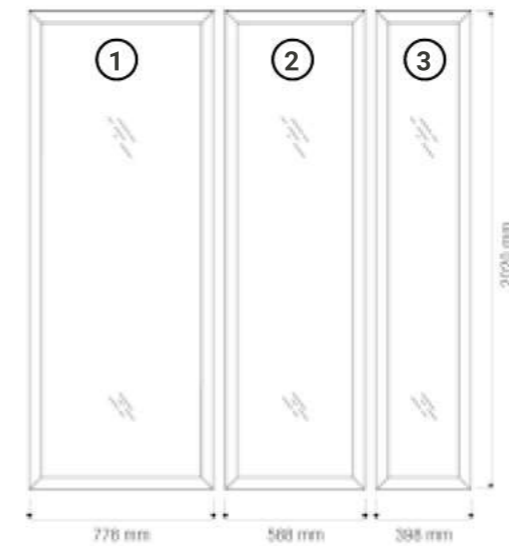

- **1 - GLASS SECTION 778/2020 BRONZE** Size: 778 x 2020 mm.
- **2 - GLASS SECTION 588/2020 BRONZE** Size: 588 x 2020 mm.
- **3 - GLASS SECTION 398/2020 BRONZE** Size: 398 x 2020 mm.