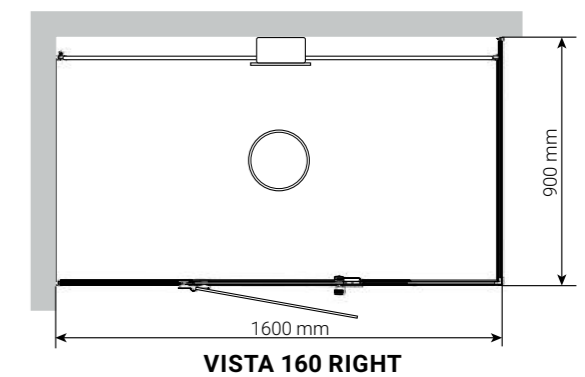

ENJOY THE FRAGRANCE THERAPY

The steam outlet is very silent and has a fragrance compartment on top so that you can enjoy the fragrance therapy of your choice.

This steam shower enclosure comes in two sizes (1300 x 900 x 2130 mm and 1600 x 900 x 2130 mm). You can choose if you want it with a left glass corner or a right, seen from the front. You need two walls and a floor to install the Vista properly.

Size: 380 x 330 x 427 mm (WxDxH).

PIXEL SHELF

A small shelf for your shower products or just as a nice decoration. It has the same matt black colour as the profiles on the Vista steam shower enclosure. Even if it is a slim model with its 400 mm in length and 90 mm in depth it can hold up to two kilos. The pattern of the pixels is cut so the water doesn't stay on the shelf.

STOOL CORIAN

These stools in two different sizes are comfortable, light and modern.

Size: 660 x 320 x 450 mm (WxDxH).

Size: 350 x 320 x 420 mm (WxDxH).

As an option to make it more personal, you can add the RGB lights that are placed in the back wall and has a declining gradient that meets the lights coming from the steam column. For additional lights in the ceiling, spotlights are sold separately.