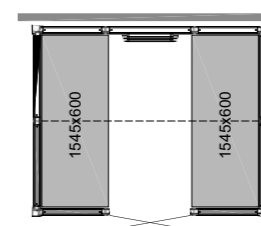

Size: 380 x 330 x 427 mm (WxDxH).

PIXEL SHELF

A small shelf for your shower products or just as a nice decoration. It has the same matt black colour as the profiles on the Vista steam shower enclosure. Even if it is a slim model with its 400 mm in length and 90 mm in depth it can hold up to two kilos. The pattern of the pixels is cut so the water doesn't stay on the shelf.

STOOL CORIAN 66
Ergonomic and easily portable stool.
Size: 660 x 320 x 450 mm (WxDxH).

STOOL CORIAN 35
Size: 350 x 320 x 420 mm (WxDxH).

CORIAN BENCH
Hardwearing and hygienic bench for larger steam rooms.

BENCH 1545
Size: 1545 x 600 x 450 mm (WxDxH).

BENCH 1945
Size: 1945 x 600 x 450 mm (WxDxH).

BENCH 2345
Size: 2345 x 600 x 450 mm (WxDxH).

(WxDxH)

PANACEA 1709
Size: 1725 x 925 x 2090 mm

PANACEA 1709 T
Size:
1725 x 925 x 2090 mm

PANACEA 1309 T
Size:
1325 x 925 x 2090 mm

PANACEA 1717 1B
Size:
1725 x 1725 x 2090 mm

PANACEA 2117 2B
Size:
2125 x 1725 x 2090 mm

PANACEA 2117 1B
Size:
2125 x 1725 x 2090 mm

PANACEA 2521 2B
Size: 2525 x 2125 x 2090 mm