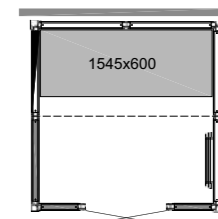

Size: 380 x 330 x 427 mm (WxDxH).

PIXEL SHELF

A small shelf for your shower products or just as a nice decoration. It has the same matt black colour as the profiles on the Vista steam shower enclosure. Even if it is a slim model with its 400 mm in length and 90 mm in depth it can hold up to two kilos. The pattern of the pixels is cut so the water doesn't stay on the shelf.

STOOL CORIAN 66
Ergonomic and easily portable stool.
Size: 660 x 320 x 450 mm (WxDxH).

STOOL CORIAN 35
Size: 350 x 320 x 420 mm (WxDxH).

CORIAN BENCH
Hardwearing and hygienic bench for larger steam rooms.

BENCH 1545
Size: 1545 x 600 x 450 mm (WxDxH).

BENCH 1945
Size: 1945 x 600 x 450 mm (WxDxH).

BENCH 2345
Size: 2345 x 600 x 450 mm (WxDxH).

(WxDxH)

PANACEA 1709
Size: 1725 x 925 x 2090 mm

PANACEA 1709 T
Size:
1725 x 925 x 2090 mm

PANACEA 1309 T
Size:
1325 x 925 x 2090 mm

PANACEA 1717 1B
Size:
1725 x 1725 x 2090 mm

PANACEA 2117 2B
Size:
2125 x 1725 x 2090 mm

PANACEA 2117 1B
Size:
2125 x 1725 x 2090 mm

PANACEA 2521 2B
Size: 2525 x 2125 x 2090 mm