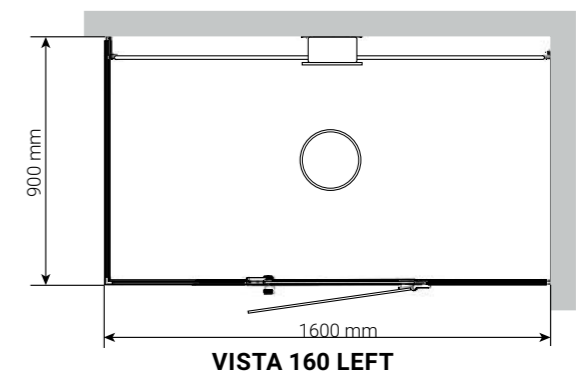

ENJOY THE FRAGRANCE THERAPY

The steam outlet is very silent and has a fragrance compartment on top so that you can enjoy the fragrance therapy of your choice.

This steam shower enclosure comes in two sizes (1300 x 900 x 2130 mm and 1600 x 900 x 2130 mm). You can choose if you want it with a left glass corner or a right, seen from the front. You need two walls and a floor to install the Vista properly.

Size: 380 x 330 x 427 mm (WxDxH).

PIXEL SHELF

A small shelf for your shower products or just as a nice decoration. It has the same matt black colour as the profiles on the Vista steam shower enclosure. Even if it is a slim model with its 400 mm in length and 90 mm in depth it can hold up to two kilos. The pattern of the pixels is cut so the water doesn't stay on the shelf.

STOOL CORIAN

These stools in two different sizes are comfortable, light and modern.

Size: 660 x 320 x 450 mm (WxDxH).

Size: 350 x 320 x 420 mm (WxDxH).

As an option to make it more personal, you can add the RGB lights that are placed in the back wall and has a declining gradient that meets the lights coming from the steam column. For additional lights in the ceiling, spotlights are sold separately.