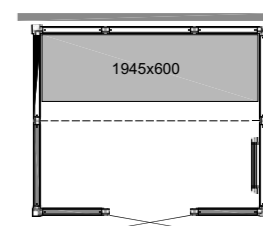

Size: 380 x 330 x 427 mm (WxDxH).

PIXEL SHELF

A small shelf for your shower products or just as a nice decoration. It has the same matt black colour as the profiles on the Vista steam shower enclosure. Even if it is a slim model with its 400 mm in length and 90 mm in depth it can hold up to two kilos. The pattern of the pixels is cut so the water doesn't stay on the shelf.

STOOL CORIAN 66
Ergonomic and easily portable stool.
Size: 660 x 320 x 450 mm (WxDxH).

STOOL CORIAN 35
Size: 350 x 320 x 420 mm (WxDxH).

CORIAN BENCH
Hardwearing and hygienic bench for larger steam rooms.

BENCH 1545
Size: 1545 x 600 x 450 mm (WxDxH).

BENCH 1945
Size: 1945 x 600 x 450 mm (WxDxH).

BENCH 2345
Size: 2345 x 600 x 450 mm (WxDxH).

(WxDxH)

PANACEA 1709
Size: 1725 x 925 x 2090 mm

PANACEA 1709 T
Size:
1725 x 925 x 2090 mm

PANACEA 1309 T
Size:
1325 x 925 x 2090 mm

PANACEA 1717 1B
Size:
1725 x 1725 x 2090 mm

PANACEA 2117 2B
Size:
2125 x 1725 x 2090 mm

PANACEA 2117 1B
Size:
2125 x 1725 x 2090 mm

PANACEA 2521 2B
Size: 2525 x 2125 x 2090 mm