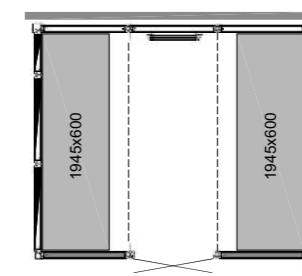

STOOL CORIAN 66
Ergonomic and easily portable stool.
Size: 660 x 320 x 450 mm (WxDxH).

STOOL CORIAN 35
Size: 350 x 320 x 420 mm (WxDxH).

CORIAN BENCH
Hardwearing and hygienic bench for larger steam rooms.

BENCH 1545
Size: 1545 x 600 x 450 mm (WxDxH).

BENCH 1945
Size: 1945 x 600 x 450 mm (WxDxH).

BENCH 2345
Size: 2345 x 600 x 450 mm (WxDxH).

(WxDxH)

PANACEA 1709
Size: 1725 x 925 x 2090 mm

PANACEA 1709 T
Size:
1725 x 925 x 2090 mm

PANACEA 1309 T
Size:
1325 x 925 x 2090 mm

PANACEA 1717 1B
Size:
1725 x 1725 x 2090 mm

PANACEA 2117 2B
Size:
2125 x 1725 x 2090 mm

PANACEA 2117 1B
Size:
2125 x 1725 x 2090 mm

PANACEA 2521 2B
Size: 2525 x 2125 x 2090 mm

PANACEA 2525 2B
Size: 2525 x 2525 x 2090 mm

1717, 2117 and 2525 can be delivered with a handicap-friendly door (930 mm opening).

CUSTOMISED STEAM ROOM

Serenity Spa, Hotel Riverton, Gothenburg, Sweden

4 GOOD THINGS TO KNOW WHEN BUILDING A STEAM ROOM: