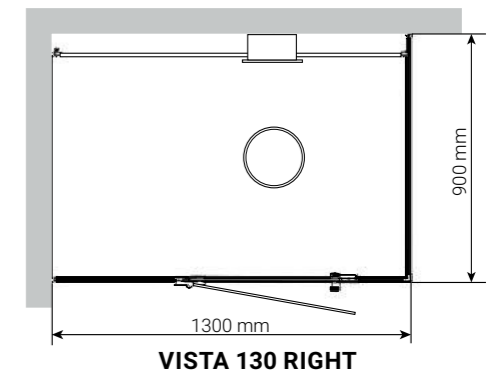

ENJOY THE FRAGRANCE THERAPY

The steam outlet is very silent and has a fragrance compartment on top so that you can enjoy the fragrance therapy of your choice.

This steam shower enclosure comes in two sizes (1300 x 900 x 2130 mm and 1600 x 900 x 2130 mm). You can choose if you want it with a left glass corner or a right, seen from the front. You need two walls and a floor to install the Vista properly.

Size: 380 x 330 x 427 mm (WxDxH).

PIXEL SHELF

A small shelf for your shower products or just as a nice decoration. It has the same matt black colour as the profiles on the Vista steam shower enclosure. Even if it is a slim model with its 400 mm in length and 90 mm in depth it can hold up to two kilos. The pattern of the pixels is cut so the water doesn't stay on the shelf.

STOOL CORIAN

These stools in two different sizes are comfortable, light and modern.

Size: 660 x 320 x 450 mm (WxDxH).

Size: 350 x 320 x 420 mm (WxDxH).

As an option to make it more personal, you can add the RGB lights that are placed in the back wall and has a declining gradient that meets the lights coming from the steam column. For additional lights in the ceiling, spotlights are sold separately.