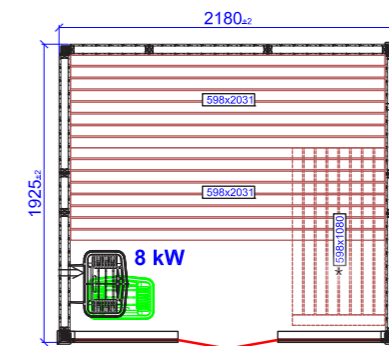

HARMONY CORNER
2435X2435/C

Square

Replaceable sections

 Glass section vent
 Glass section

HARMONY SQ
1160X1160

HARMONY SQ
1925X1925

HARMONY SQ
2435X2435

Glass front

HARMONY GF
1670X1160

HARMONY GF
2180X1925

*Third bench with bench support needs to be ordered as special.

HARMONY GF
2435X2180

*Third bench with bench support needs to be ordered as special.

Round corner

HARMONY GC ROUND
1925X1415

HARMONY GC ROUND
1925X1925

HARMONY GC ROUND
2690X1925

Glass corner

HARMONY GC LEFT
1670X1670

HARMONY GC LEFT
1925X1925

HARMONY GC LEFT
2435X2180