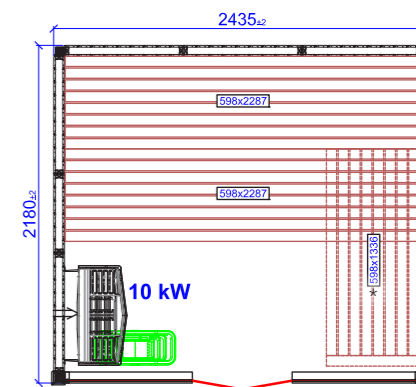

HARMONY CORNER
2435X2435/C

Square

Replaceable sections

 Glass section vent
 Glass section

HARMONY SQ
1160X1160

HARMONY SQ
1925X1925

HARMONY SQ
2435X2435

Glass front

HARMONY GF
1670X1160

HARMONY GF
2180X1925

*Third bench with bench support needs to be ordered as special.

HARMONY GF
2435X2180

*Third bench with bench support needs to be ordered as special.

Round corner

HARMONY GC ROUND
1925X1415

HARMONY GC ROUND
1925X1925

HARMONY GC ROUND
2690X1925

Glass corner

HARMONY GC LEFT
1670X1670

HARMONY GC LEFT
1925X1925

HARMONY GC LEFT
2435X2180