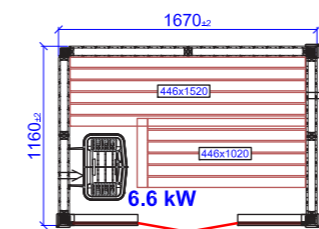

HARMONY CORNER
2435X2435/C

Square

Replaceable sections

 Glass section vent
 Glass section

HARMONY SQ
1160X1160

HARMONY SQ
1925X1925

HARMONY SQ
2435X2435

Glass front

HARMONY GF
1670X1160

HARMONY GF
2180X1925

*Third bench with bench support needs to be ordered as special.

HARMONY GF
2435X2180

*Third bench with bench support needs to be ordered as special.

Round corner

HARMONY GC ROUND
1925X1415