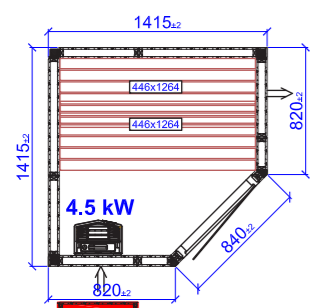

TYLÖ

HARMONY EXAMPLE ROOMS

HARMONY EXAMPLE ROOMS

Corner

Replaceable sections

 Glass section vent
 Glass section

HARMONY CORNER
1415X1415/C

HARMONY CORNER
1925X1925/C

HARMONY CORNER
2435X2435/C

Square

Replaceable sections

 Glass section vent
 Glass section

HARMONY SQ
1160X1160

HARMONY SQ
1925X1925

HARMONY SQ
2435X2435

Glass front

HARMONY GF
1670X1160

HARMONY GF
2180X1925

*Third bench with bench support needs to be ordered as special.

HARMONY GF
2435X2180

*Third bench with bench support needs to be ordered as special.

Round corner

HARMONY GC ROUND
1925X1415

HARMONY GC ROUND
1925X1925

HARMONY GC ROUND
2690X1925

Glass corner

HARMONY GC LEFT
1670X1670

HARMONY GC LEFT
1925X1925

HARMONY GC LEFT
2435X2180