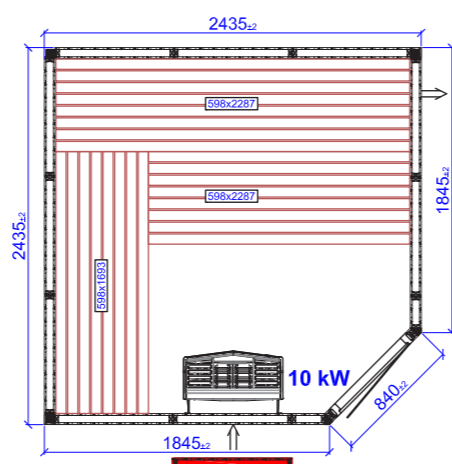

TYLÖ

HARMONY EXAMPLE ROOMS

HARMONY EXAMPLE ROOMS

Corner

Replaceable sections

 Glass section vent
 Glass section

HARMONY CORNER
1415X1415/C

HARMONY CORNER
1925X1925/C

HARMONY CORNER
2435X2435/C

Square

Replaceable sections

 Glass section vent
 Glass section

HARMONY SQ
1160X1160

HARMONY SQ
1925X1925

HARMONY SQ
2435X2435

Glass front

HARMONY GF
1670X1160

HARMONY GF
2180X1925

*Third bench with bench support needs to be ordered as special.

HARMONY GF
2435X2180

*Third bench with bench support needs to be ordered as special.

Round corner

HARMONY GC ROUND
1925X1415

HARMONY GC ROUND
1925X1925

HARMONY GC ROUND
2690X1925

Glass corner

HARMONY GC LEFT
1670X1670

HARMONY GC LEFT
1925X1925

HARMONY GC LEFT
2435X2180