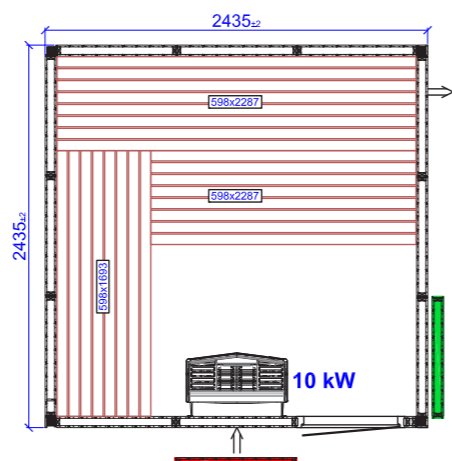

TYLÖ

HARMONY EXAMPLE ROOMS

HARMONY EXAMPLE ROOMS

Corner

Replaceable sections

 Glass section vent
 Glass section

HARMONY CORNER
1415X1415/C

HARMONY CORNER
1925X1925/C

HARMONY CORNER
2435X2435/C

Square

Replaceable sections

 Glass section vent
 Glass section

HARMONY SQ
1160X1160

HARMONY SQ
1925X1925

HARMONY SQ
2435X2435

Glass front

HARMONY GF
1670X1160

HARMONY GF
2180X1925

*Third bench with bench support needs to be ordered as special.

HARMONY GF
2435X2180

*Third bench with bench support needs to be ordered as special.

Round corner

HARMONY GC ROUND
1925X1415

HARMONY GC ROUND
1925X1925

HARMONY GC ROUND
2690X1925

Glass corner

HARMONY GC LEFT
1670X1670

HARMONY GC LEFT
1925X1925

HARMONY GC LEFT
2435X2180