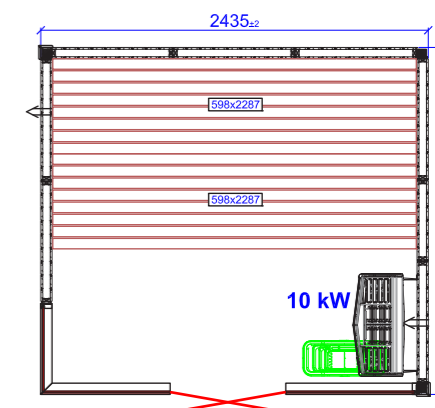

HARMONY GC ROUND
1925X1925

HARMONY GC ROUND
2690X1925

Glass corner

HARMONY GC LEFT
1670X1670

HARMONY GC LEFT
1925X1925

HARMONY GC LEFT
2435X2180