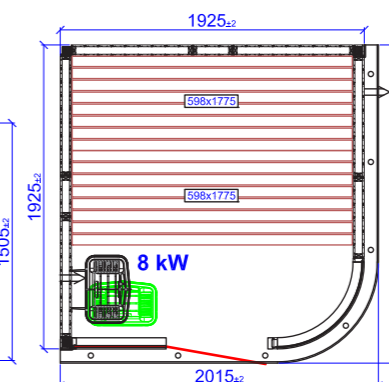

HARMONY CORNER
2435X2435/C

Square

Replaceable sections

 Glass section vent
 Glass section

HARMONY SQ
1160X1160

HARMONY SQ
1925X1925

HARMONY SQ
2435X2435

Glass front

HARMONY GF
1670X1160

HARMONY GF
2180X1925

*Third bench with bench support needs to be ordered as special.

HARMONY GF
2435X2180

*Third bench with bench support needs to be ordered as special.

Round corner

HARMONY GC ROUND
1925X1415

HARMONY GC ROUND
1925X1925

HARMONY GC ROUND
2690X1925

Glass corner

HARMONY GC LEFT
1670X1670

HARMONY GC LEFT
1925X1925

HARMONY GC LEFT
2435X2180