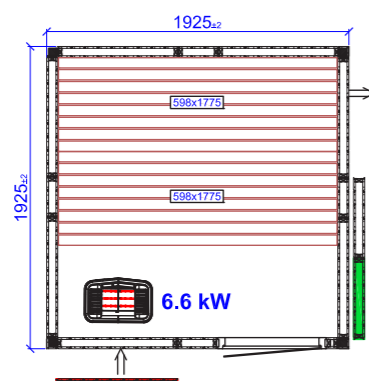

HARMONY CORNER
2435X2435/C

Square

Replaceable sections

 Glass section vent
 Glass section

HARMONY SQ
1160X1160

HARMONY SQ
1925X1925

HARMONY SQ
2435X2435

Glass front

HARMONY GF
1670X1160

HARMONY GF
2180X1925

*Third bench with bench support needs to be ordered as special.

HARMONY GF
2435X2180

*Third bench with bench support needs to be ordered as special.

Round corner

HARMONY GC ROUND
1925X1415