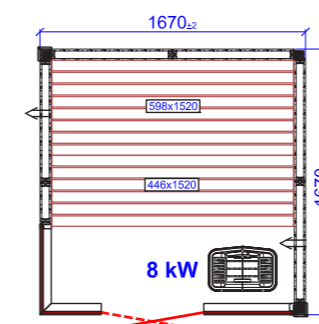

HARMONY GF
1670X1160

HARMONY GF
2180X1925

*Third bench with bench support needs to be ordered as special.

HARMONY GF
2435X2180

*Third bench with bench support needs to be ordered as special.

Round corner

HARMONY GC ROUND
1925X1415

HARMONY GC ROUND
1925X1925

HARMONY GC ROUND
2690X1925

Glass corner

HARMONY GC LEFT
1670X1670

HARMONY GC LEFT
1925X1925

HARMONY GC LEFT
2435X2180