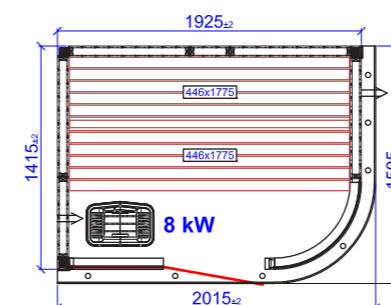

HARMONY GF
1670X1160

HARMONY GF
2180X1925

*Third bench with bench support needs to be ordered as special.

HARMONY GF
2435X2180

*Third bench with bench support needs to be ordered as special.

Round corner

HARMONY GC ROUND
1925X1415

HARMONY GC ROUND
1925X1925

HARMONY GC ROUND
2690X1925

Glass corner

HARMONY GC LEFT
1670X1670

HARMONY GC LEFT
1925X1925

HARMONY GC LEFT
2435X2180