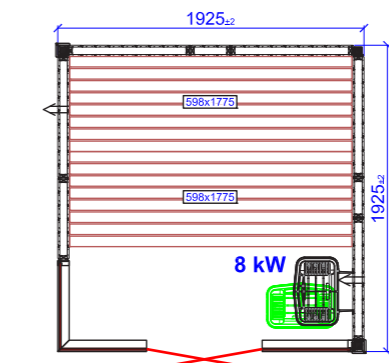

HARMONY GF
1670X1160

HARMONY GF
2180X1925

*Third bench with bench support needs to be ordered as special.

HARMONY GF
2435X2180

*Third bench with bench support needs to be ordered as special.

Round corner

HARMONY GC ROUND
1925X1415

HARMONY GC ROUND
1925X1925

HARMONY GC ROUND
2690X1925

Glass corner

HARMONY GC LEFT
1670X1670

HARMONY GC LEFT
1925X1925

HARMONY GC LEFT
2435X2180