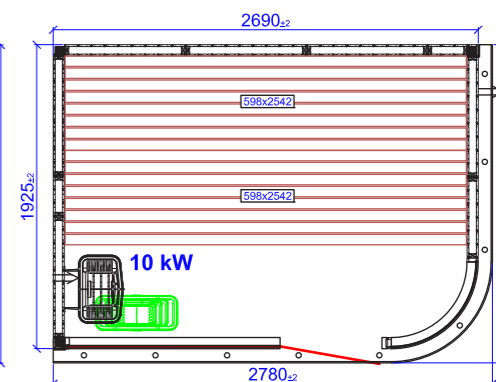

HARMONY GF
1670X1160

HARMONY GF
2180X1925

*Third bench with bench support needs to be ordered as special.

HARMONY GF
2435X2180

*Third bench with bench support needs to be ordered as special.

Round corner

HARMONY GC ROUND
1925X1415

HARMONY GC ROUND
1925X1925

HARMONY GC ROUND
2690X1925

Glass corner

HARMONY GC LEFT
1670X1670

HARMONY GC LEFT
1925X1925

HARMONY GC LEFT
2435X2180