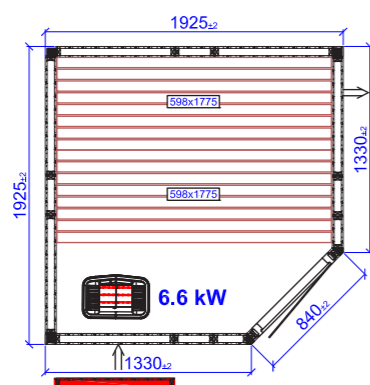

TYLÖ

HARMONY EXAMPLE ROOMS

HARMONY EXAMPLE ROOMS

Corner

Replaceable sections

 Glass section vent
 Glass section

HARMONY CORNER
1415X1415/C

HARMONY CORNER
1925X1925/C

HARMONY CORNER
2435X2435/C

Square

Replaceable sections

 Glass section vent
 Glass section

HARMONY SQ
1160X1160

HARMONY SQ
1925X1925

HARMONY SQ
2435X2435

Glass front

HARMONY GF
1670X1160

HARMONY GF
2180X1925

*Third bench with bench support needs to be ordered as special.

HARMONY GF
2435X2180

*Third bench with bench support needs to be ordered as special.

Round corner

HARMONY GC ROUND
1925X1415

HARMONY GC ROUND
1925X1925

HARMONY GC ROUND
2690X1925

Glass corner

HARMONY GC LEFT
1670X1670

HARMONY GC LEFT
1925X1925

HARMONY GC LEFT
2435X2180