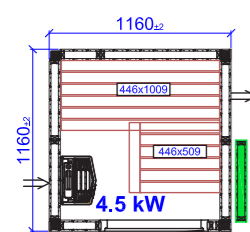

TYLÖ

HARMONY EXAMPLE ROOMS

HARMONY EXAMPLE ROOMS

Corner

Replaceable sections

 Glass section vent
 Glass section

HARMONY CORNER
1415X1415/C

HARMONY CORNER
1925X1925/C

HARMONY CORNER
2435X2435/C

Square

Replaceable sections

 Glass section vent
 Glass section

HARMONY SQ
1160X1160

HARMONY SQ
1925X1925

HARMONY SQ
2435X2435

Glass front

HARMONY GC ROUND
1925X1925

HARMONY GC ROUND
2690X1925

Glass corner

HARMONY GC LEFT
1670X1670

HARMONY GC LEFT
1925X1925

HARMONY GC LEFT
2435X2180