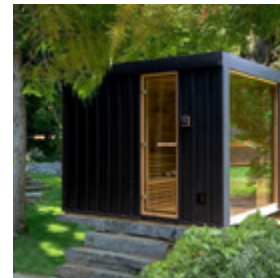

Pure Cube Neptune Sauna

The Pure Cube Neptune Sauna model brings the outdoors inside with its large glass front wall. Surround yourself with nature in this spacious interior with fully insulated floor, walls and roof. The black metal siding on the outside, EPDM on the roof and red cedar interior makes this a characteristic and modern outdoor sauna