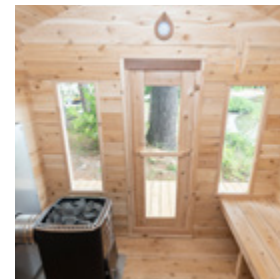

## Pure Cube Neptune Sauna

The Pure Cube Neptune Sauna model brings the outdoors inside with its large glass front wall. Surround yourself with nature in this spacious interior with fully insulated floor, walls and roof. The black metal siding on the outside, EPDM on the roof and red cedar interior makes this a characteristic and modern outdoor sauna

## White Cedar Barrel Sauna

This Canadian Timber Collection Sauna is handcrafted from Eastern White Cedar that is lighter in color and has tight knots in the wood. The White Cedar Barrel Sauna comes in three different sizes and a sturdy bench design for sitting up or laying down.

## White Cedar Luna Sauna

This Candian Timber Collection Luna Sauna is handcrafted from Eastern White Cedar that is lighter in color and his tight knots in the wood. This Luna outdoor Sauna comes with solid cedar floor joists, floor and walls, white cedar bevel siding for the sides and is packaged in a ready to assemble kit.

## White Cedar Georgian Sauna

The cabin shape fits in well with all cottages and homes and comes in kit form. The metal shingle roof ensures that your sauna is dry and ready to enjoy. The door is 5mm bronze tempered glass with a wooden frame and pre-hung on the front wall for easy installation.