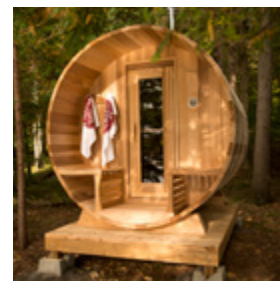

## Panoramic View Barrel Sauna

This unique Panoramic View Barrel Sauna offers the opportunity to relax and enjoy a spectacular view. This prefab sauna is constructed of Canadian Western Red Cedar which offers natural insulation. There is a variety of sizes and options available.

## Barrel Sauna

Cedar Barrel Saunas are offered in both Clear Western Red Cedar and Knotty Cedar. The unique round design gives a much smaller heating area than a rectangle sauna to help with the efficiency of the heating. Options include heaters, bench style, porch, floor and windows.

## White Cedar Barrel Sauna

This Canadian Timber Collection Sauna is handcrafted from Eastern White Cedar that is lighter in color and has tight knots in the wood. The White Cedar Barrel Sauna comes in three different sizes and a sturdy bench design for sitting up or laying down.

## White Cedar Georgian Sauna

The cabin shape fits in well with all cottages and homes and comes in kit form. The metal shingle roof ensures that your sauna is dry and ready to enjoy. The door is 5mm bronze tempered glass with a wooden frame and pre-hung on the front wall for easy installation.