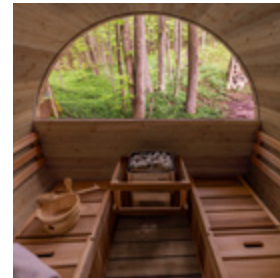

## Panoramic View Barrel Sauna

This unique Panoramic View Barrel Sauna offers the opportunity to relax and enjoy a spectacular view. This prefab sauna is constructed of Canadian Western Red Cedar which offers natural insulation. There is a variety of sizes and options available.

## Barrel Sauna

Cedar Barrel Saunas are offered in both Clear Western Red Cedar and Knotty Cedar. The unique round design gives a much smaller heating area than a rectangle sauna to help with the efficiency of the heating. Options include heaters, bench style, porch, floor and windows.

## White Cedar Georgian Sauna

The cabin shape fits in well with all cottages and homes and comes in kit form. The metal shingle roof ensures that your sauna is dry and ready to enjoy. The door is 5mm bronze tempered glass with a wooden frame and pre-hung on the front wall for easy installation.