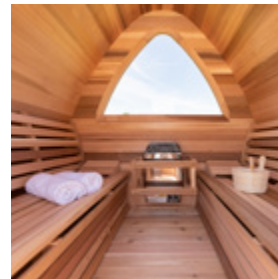

## Panoramic View Barrel Sauna

This unique Panoramic View Barrel Sauna offers the opportunity to relax and enjoy a spectacular view. This prefab sauna is constructed of Canadian Western Red Cedar which offers natural insulation. There is a variety of sizes and options available.

## Barrel Sauna

Cedar Barrel Saunas are offered in both Clear Western Red Cedar and Knotty Cedar. The unique round design gives a much smaller heating area than a rectangle sauna to help with the efficiency of the heating. Options include heaters, bench style, porch, floor and windows.

## Luna Sauna

This wonderful and soothing designed outdoor sauna has gently rounded corners for added appeal. The Luna Saunas are offered in both Clear Western Red Cedar and Knotty Cedar. The two Tiers L-shape seating and large front windows give you lots of interior space to enjoy. Various sizes and optional porch are perfect for a family to enjoy all year round.

## POD Sauna

This organic rain-drop-shaped outdoor cedar sauna has many benefits including larger floor space, less space to heat at the top and larger windows. Options include various sizes, optional porch and selection of Clear Western Red Cedar or the more economical Knotty Cedar.