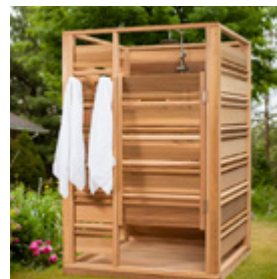

Outdoor Showers

The Outdoor Cedar Showers are perfect to rinse off after a sauna, hot tub, swim of even just to cool-off after being active. We offer various styles from our Rainbow Barrel Shower to the modern Cloudburst Cube style, to the more open air Sunlight shower.