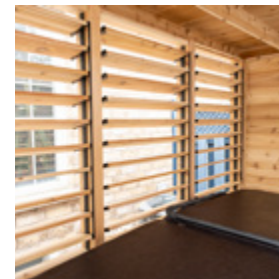

Pure Cube Modular Gazebos

Dundalk LeisureCraft prefabricated gazebo packages are built in Canada for the harsh Canadian weather. Choose from solid wall panels, semi-privacy louvers or open air panels to design the perfect gazebo for your backyard.