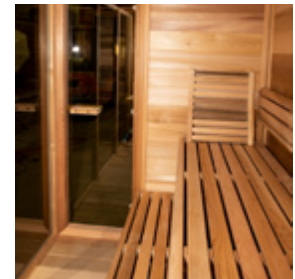

## Pure Cube Sauna Outdoor

The Pure Cube Outdoor Sauna is a charming and spacious design that features two or three large window panels on the front wall and the door on either the left or right sidewall. Create a calm and relaxing atmosphere with the optional semi-privacy panels.