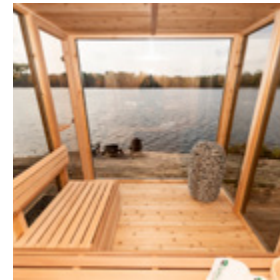

## Panoramic View Barrel Sauna

This unique Panoramic View Barrel Sauna offers the opportunity to relax and enjoy a spectacular view. This prefab sauna is constructed of Canadian Western Red Cedar which offers natural insulation. There is a variety of sizes and options available.

## Pure Cube Sauna Outdoor

The Pure Cube Outdoor Sauna is a charming and spacious design that features two or three large window panels on the front wall and the door on either the left or right sidewall. Create a calm and relaxing atmosphere with the optional semi-privacy panels.

## Pure Cube Neptune Sauna

The Pure Cube Neptune Sauna model brings the outdoors inside with its large glass front wall. Surround yourself with nature in this spacious interior with fully insulated floor, walls and roof. The black metal siding on the outside, EPDM on the roof and red cedar interior makes this a characteristic and modern outdoor sauna

## Pure Cube Orion Sauna

The Pure Cube Orion Sauna truly is a bathing experience like never before. With the 180 degree view through the bronze tempered glass units you can have a sauna session and still feel like you are sitting on your dock or deck. This easy to assembly kit comes with insulated walls, roof and floor and black metal siding on the outside.