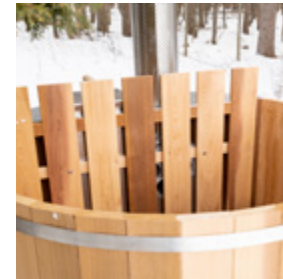

Cedar Hot Tub

With aluminum bands and stainless steel hardware the cedar tub makes a stylish feature in your yard. The smell of the burning wood adds to the overall atmosphere and the tub can be enjoyed by family and friends on even the coldest of nights. Whether it's a cozy tub for two or a tub that's built for sharing with family and friends, it's your choice.