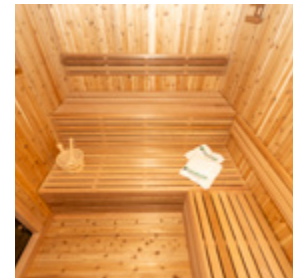

## Pure Cube Sauna Indoor

The Pure Cube Sauna Indoor Sauna is a comfortable and cozy Sauna that is great for couples or small families.

Modernize your indoor space with optional semi-privacy panels that still feature the double-pane glass with a fixed cedar grill on the outside.

## Pure Cube Hudson Sauna Outdoor

The Pure Cube Hudson Outdoor Sauna is a charming and spacious design that combines the new modern appeal with black metal exterior insulated siding and Western Red Cedar Interior.

## Pure Cube Neptune Sauna

The Pure Cube Neptune Sauna model brings the outdoors inside with its large glass front wall. Surround yourself with nature in this spacious interior with fully insulated floor, walls and roof. The black metal siding on the outside, EPDM on the roof and red cedar interior makes this a characteristic and modern outdoor sauna