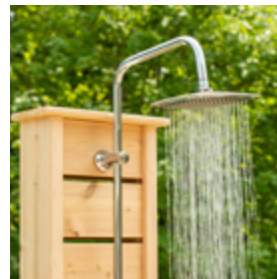

## Cedar Hot Tub

With aluminum bands and stainless steel hardware the cedar tub makes a stylish feature in your yard. The smell of the burning wood adds to the overall atmosphere and the tub can be enjoyed by family and friends on even the coldest of nights. Whether it's a cozy tub for two or a tub that's built for sharing with family and friends, it's your choice.

## Outdoor Showers

The Outdoor Cedar Showers are perfect to rinse off after a sauna, hot tub, swim of even just to cool-off after being active. We offer various styles from our Rainbow Barrel Shower to the modern Cloudburst Cube style, to the more open air Sunlight shower.