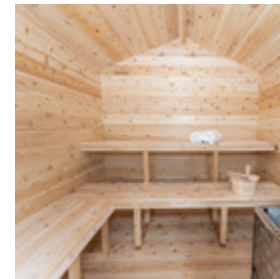

## Pure Cube Orion Sauna

The Pure Cube Orion Sauna truly is a bathing experience like never before. With the 180 degree view through the bronze tempered glass units you can have a sauna session and still feel like you are sitting on your dock or deck. This easy to assembly kit comes with insulated walls, roof and floor and black metal siding on the outside.

## White Cedar Barrel Sauna

This Canadian Timber Collection Sauna is handcrafted from Eastern White Cedar that is lighter in color and has tight knots in the wood. The White Cedar Barrel Sauna comes in three different sizes and a sturdy bench design for sitting up or laying down.

## White Cedar Luna Sauna

This Candian Timber Collection Luna Sauna is handcrafted from Eastern White Cedar that is lighter in color and his tight knots in the wood. This Luna outdoor Sauna comes with solid cedar floor joists, floor and walls, white cedar bevel siding for the sides and is packaged in a ready to assemble kit.

## White Cedar Georgian Sauna

The cabin shape fits in well with all cottages and homes and comes in kit form. The metal shingle roof ensures that your sauna is dry and ready to enjoy. The door is 5mm bronze tempered glass with a wooden frame and pre-hung on the front wall for easy installation.