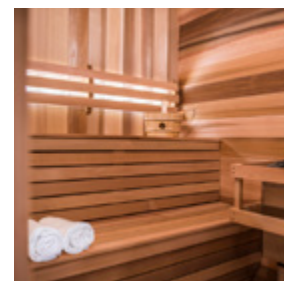

Luna Sauna

This wonderful and soothing designed outdoor sauna has gently rounded corners for added appeal. The Luna Saunas are offered in both Clear Western Red Cedar and Knotty Cedar. The two Tiers L-shape seating and large front windows give you lots of interior space to enjoy. Various sizes and optional porch are perfect for a family to enjoy all year round.