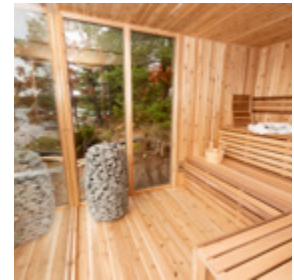

## Panoramic View Barrel Sauna

This unique Panoramic View Barrel Sauna offers the opportunity to relax and enjoy a spectacular view. This prefab sauna is constructed of Canadian Western Red Cedar which offers natural insulation. There is a variety of sizes and options available.

## Pure Cube Sauna Outdoor

The Pure Cube Outdoor Sauna is a charming and spacious design that features two or three large window panels on the front wall and the door on either the left or right sidewall. Create a calm and relaxing atmosphere with the optional semi-privacy panels.

## Pure Cube Neptune Sauna

The Pure Cube Neptune Sauna model brings the outdoors inside with its large glass front wall. Surround yourself with nature in this spacious interior with fully insulated floor, walls and roof. The black metal siding on the outside, EPDM on the roof and red cedar interior makes this a characteristic and modern outdoor sauna

## Pure Cube Orion Sauna

The Pure Cube Orion Sauna truly is a bathing experience like never before. With the 180 degree view through the bronze tempered glass units you can have a sauna session and still feel like you are sitting on your dock or deck. This easy to assembly kit comes with insulated walls, roof and floor and black metal siding on the outside.