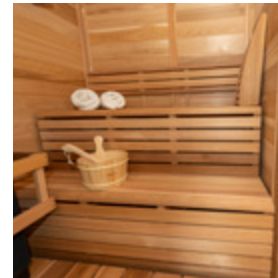

## Pure Cube Sauna Outdoor

The Pure Cube Outdoor Sauna is a charming and spacious design that features two or three large window panels on the front wall and the door on either the left or right sidewall. Create a calm and relaxing atmosphere with the optional semi-privacy panels.

## Pure Cube Sauna Indoor

The Pure Cube Sauna Indoor Sauna is a comfortable and cozy Sauna that is great for couples or small families.

Modernize your indoor space with optional semi-privacy panels that still feature the double-pane glass with a fixed cedar grill on the outside.