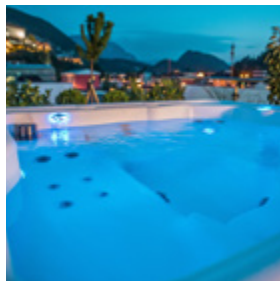

Luxury Series

This four-cornered model is suitable for six adults. The 44 Nordic Star stainless steel massage jets are fully adjustable to offer a warm water massage. The closed-cell, 2-pound density foam helps to hold your hot tub continuously at the same temperature without losing warmth and keep a low energy use. Additionally, the Nordic Permeshell™ surface comes with a lifetime warranty.