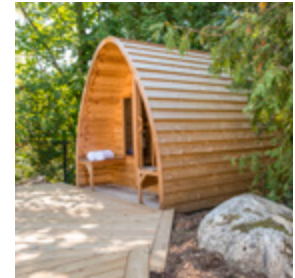

## Panoramic View Barrel Sauna

This unique Panoramic View Barrel Sauna offers the opportunity to relax and enjoy a spectacular view. This prefab sauna is constructed of Canadian Western Red Cedar which offers natural insulation. There is a variety of sizes and options available.

## Barrel Sauna

Cedar Barrel Saunas are offered in both Clear Western Red Cedar and Knotty Cedar. The unique round design gives a much smaller heating area than a rectangle sauna to help with the efficiency of the heating. Options include heaters, bench style, porch, floor and windows.

## Luna Sauna

This wonderful and soothing designed outdoor sauna has gently rounded corners for added appeal. The Luna Saunas are offered in both Clear Western Red Cedar and Knotty Cedar. The two Tiers L-shape seating and large front windows give you lots of interior space to enjoy. Various sizes and optional porch are perfect for a family to enjoy all year round.

## POD Sauna

This organic rain-drop-shaped outdoor cedar sauna has many benefits including larger floor space, less space to heat at the top and larger windows. Options include various sizes, optional porch and selection of Clear Western Red Cedar or the more economical Knotty Cedar.