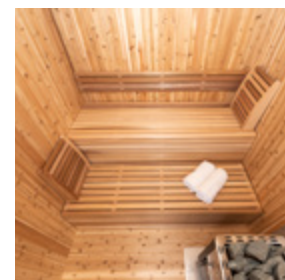

Pure Cube Hudson Sauna Outdoor

The Pure Cube Hudson Outdoor Sauna is a charming and spacious design that combines the new modern appeal with black metal exterior insulated siding and Western Red Cedar Interior.