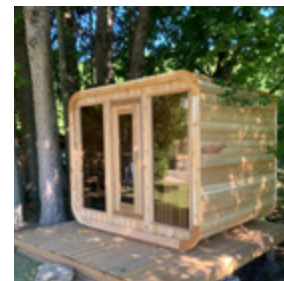

## Panoramic View Barrel Sauna

This unique Panoramic View Barrel Sauna offers the opportunity to relax and enjoy a spectacular view. This prefab sauna is constructed of Canadian Western Red Cedar which offers natural insulation. There is a variety of sizes and options available.

## Barrel Sauna

Cedar Barrel Saunas are offered in both Clear Western Red Cedar and Knotty Cedar. The unique round design gives a much smaller heating area than a rectangle sauna to help with the efficiency of the heating. Options include heaters, bench style, porch, floor and windows.

## Luna Sauna

This wonderful and soothing designed outdoor sauna has gently rounded corners for added appeal. The Luna Saunas are offered in both Clear Western Red Cedar and Knotty Cedar. The two Tiers L-shape seating and large front windows give you lots of interior space to enjoy. Various sizes and optional porch are perfect for a family to enjoy all year round.

## White Cedar Georgian Sauna

The cabin shape fits in well with all cottages and homes and comes in kit form. The metal shingle roof ensures that your sauna is dry and ready to enjoy. The door is 5mm bronze tempered glass with a wooden frame and pre-hung on the front wall for easy installation.