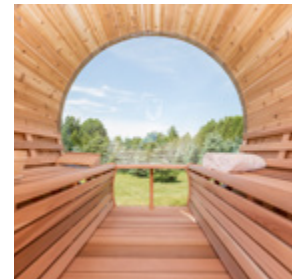

## Panoramic View Barrel Sauna

This unique Panoramic View Barrel Sauna offers the opportunity to relax and enjoy a spectacular view. This prefab sauna is constructed of Canadian Western Red Cedar which offers natural insulation. There is a variety of sizes and options available.

## Barrel Sauna

Cedar Barrel Saunas are offered in both Clear Western Red Cedar and Knotty Cedar. The unique round design gives a much smaller heating area than a rectangle sauna to help with the efficiency of the heating. Options include heaters, bench style, porch, floor and windows.

## Pure Cube Sauna Outdoor

The Pure Cube Outdoor Sauna is a charming and spacious design that features two or three large window panels on the front wall and the door on either the left or right sidewall. Create a calm and relaxing atmosphere with the optional semi-privacy panels.

## White Cedar Georgian Sauna

The cabin shape fits in well with all cottages and homes and comes in kit form. The metal shingle roof ensures that your sauna is dry and ready to enjoy. The door is 5mm bronze tempered glass with a wooden frame and pre-hung on the front wall for easy installation.