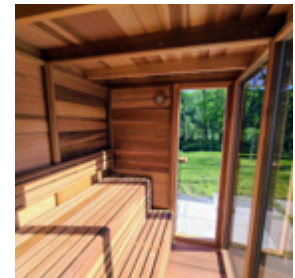

## Panoramic View Barrel Sauna

This unique Panoramic View Barrel Sauna offers the opportunity to relax and enjoy a spectacular view. This prefab sauna is constructed of Canadian Western Red Cedar which offers natural insulation. There is a variety of sizes and options available.

## Luna Sauna

This wonderful and soothing designed outdoor sauna has gently rounded corners for added appeal. The Luna Saunas are offered in both Clear Western Red Cedar and Knotty Cedar. The two Tiers L-shape seating and large front windows give you lots of interior space to enjoy. Various sizes and optional porch are perfect for a family to enjoy all year round.

## Outdoor Showers

The Outdoor Cedar Showers are perfect to rinse off after a sauna, hot tub, swim of even just to cool-off after being active. We offer various styles from our Rainbow Barrel Shower to the modern Cloudburst Cube style, to the more open air Sunlight shower.

## Pure Cube Sauna Outdoor

The Pure Cube Outdoor Sauna is a charming and spacious design that features two or three large window panels on the front wall and the door on either the left or right sidewall. Create a calm and relaxing atmosphere with the optional semi-privacy panels.