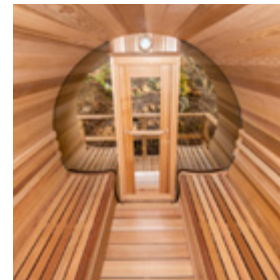

## Panoramic View Barrel Sauna

This unique Panoramic View Barrel Sauna offers the opportunity to relax and enjoy a spectacular view. This prefab sauna is constructed of Canadian Western Red Cedar which offers natural insulation. There is a variety of sizes and options available.

## Barrel Sauna

Cedar Barrel Saunas are offered in both Clear Western Red Cedar and Knotty Cedar. The unique round design gives a much smaller heating area than a rectangle sauna to help with the efficiency of the heating. Options include heaters, bench style, porch, floor and windows.

## White Cedar Georgian Sauna

The cabin shape fits in well with all cottages and homes and comes in kit form. The metal shingle roof ensures that your sauna is dry and ready to enjoy. The door is 5mm bronze tempered glass with a wooden frame and pre-hung on the front wall for easy installation.