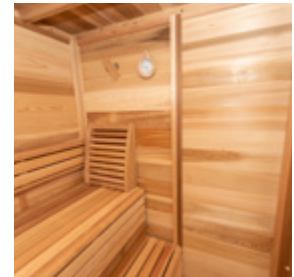

## Pure Cube Sauna Outdoor

The Pure Cube Outdoor Sauna is a charming and spacious design that features two or three large window panels on the front wall and the door on either the left or right sidewall. Create a calm and relaxing atmosphere with the optional semi-privacy panels.

## Pure Cube Sauna Indoor

The Pure Cube Sauna Indoor Sauna is a comfortable and cozy Sauna that is great for couples or small families.

Modernize your indoor space with optional semi-privacy panels that still feature the double-pane glass with a fixed cedar grill on the outside.