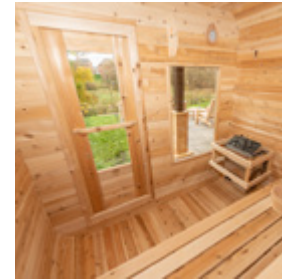

## Panoramic View Barrel Sauna

This unique Panoramic View Barrel Sauna offers the opportunity to relax and enjoy a spectacular view. This prefab sauna is constructed of Canadian Western Red Cedar which offers natural insulation. There is a variety of sizes and options available.

## Pure Cube Sauna Outdoor

The Pure Cube Outdoor Sauna is a charming and spacious design that features two or three large window panels on the front wall and the door on either the left or right sidewall. Create a calm and relaxing atmosphere with the optional semi-privacy panels.

## White Cedar Barrel Sauna

This Canadian Timber Collection Sauna is handcrafted from Eastern White Cedar that is lighter in color and has tight knots in the wood. The White Cedar Barrel Sauna comes in three different sizes and a sturdy bench design for sitting up or laying down.

## White Cedar Georgian Sauna

The cabin shape fits in well with all cottages and homes and comes in kit form. The metal shingle roof ensures that your sauna is dry and ready to enjoy. The door is 5mm bronze tempered glass with a wooden frame and pre-hung on the front wall for easy installation.