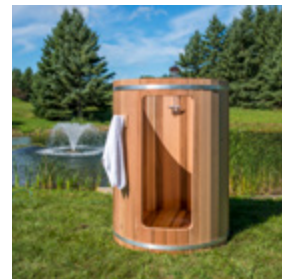

## Cedar Hot Tub

With aluminum bands and stainless steel hardware the cedar tub makes a stylish feature in your yard. The smell of the burning wood adds to the overall atmosphere and the tub can be enjoyed by family and friends on even the coldest of nights. Whether it's a cozy tub for two or a tub that's built for sharing with family and friends, it's your choice.

## Outdoor Showers

The Outdoor Cedar Showers are perfect to rinse off after a sauna, hot tub, swim of even just to cool-off after being active. We offer various styles from our Rainbow Barrel Shower to the modern Cloudburst Cube style, to the more open air Sunlight shower.

## Pure Cube Sauna Outdoor

The Pure Cube Outdoor Sauna is a charming and spacious design that features two or three large window panels on the front wall and the door on either the left or right sidewall. Create a calm and relaxing atmosphere with the optional semi-privacy panels.

## White Cedar Georgian Sauna

The cabin shape fits in well with all cottages and homes and comes in kit form. The metal shingle roof ensures that your sauna is dry and ready to enjoy. The door is 5mm bronze tempered glass with a wooden frame and pre-hung on the front wall for easy installation.