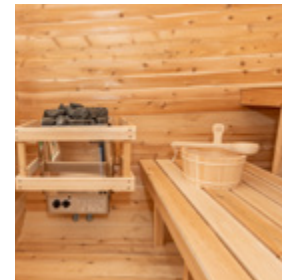

## Pure Cube Orion Sauna

The Pure Cube Orion Sauna truly is a bathing experience like never before. With the 180 degree view through the bronze tempered glass units you can have a sauna session and still feel like you are sitting on your dock or deck. This easy to assembly kit comes with insulated walls, roof and floor and black metal siding on the outside.

## White Cedar Barrel Sauna

This Canadian Timber Collection Sauna is handcrafted from Eastern White Cedar that is lighter in color and has tight knots in the wood. The White Cedar Barrel Sauna comes in three different sizes and a sturdy bench design for sitting up or laying down.

## White Cedar Georgian Sauna

The cabin shape fits in well with all cottages and homes and comes in kit form. The metal shingle roof ensures that your sauna is dry and ready to enjoy. The door is 5mm bronze tempered glass with a wooden frame and pre-hung on the front wall for easy installation.