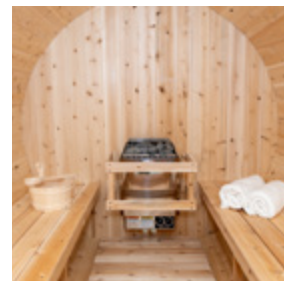

## Pure Cube Sauna Outdoor

The Pure Cube Outdoor Sauna is a charming and spacious design that features two or three large window panels on the front wall and the door on either the left or right sidewall. Create a calm and relaxing atmosphere with the optional semi-privacy panels.

## Pure Cube Sauna Indoor

The Pure Cube Sauna Indoor Sauna is a comfortable and cozy Sauna that is great for couples or small families.

Modernize your indoor space with optional semi-privacy panels that still feature the double-pane glass with a fixed cedar grill on the outside.

## Pure Cube Orion Sauna

The Pure Cube Orion Sauna truly is a bathing experience like never before. With the 180 degree view through the bronze tempered glass units you can have a sauna session and still feel like you are sitting on your dock or deck. This easy to assembly kit comes with insulated walls, roof and floor and black metal siding on the outside.

## White Cedar Barrel Sauna

This Canadian Timber Collection Sauna is handcrafted from Eastern White Cedar that is lighter in color and has tight knots in the wood. The White Cedar Barrel Sauna comes in three different sizes and a sturdy bench design for sitting up or laying down.