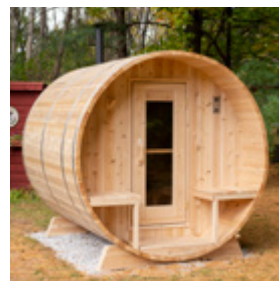

## Panoramic View Barrel Sauna

This unique Panoramic View Barrel Sauna offers the opportunity to relax and enjoy a spectacular view. This prefab sauna is constructed of Canadian Western Red Cedar which offers natural insulation. There is a variety of sizes and options available.

## Pure Cube Sauna Outdoor

The Pure Cube Outdoor Sauna is a charming and spacious design that features two or three large window panels on the front wall and the door on either the left or right sidewall. Create a calm and relaxing atmosphere with the optional semi-privacy panels.

## Pure Cube Modular Gazebos

Dundalk LeisureCraft prefabricated gazebo packages are built in Canada for the harsh Canadian weather. Choose from solid wall panels, semi-privacy louvers or open air panels to design the perfect gazebo for your backyard.

## White Cedar Barrel Sauna

This Canadian Timber Collection Sauna is handcrafted from Eastern White Cedar that is lighter in color and has tight knots in the wood. The White Cedar Barrel Sauna comes in three different sizes and a sturdy bench design for sitting up or laying down.