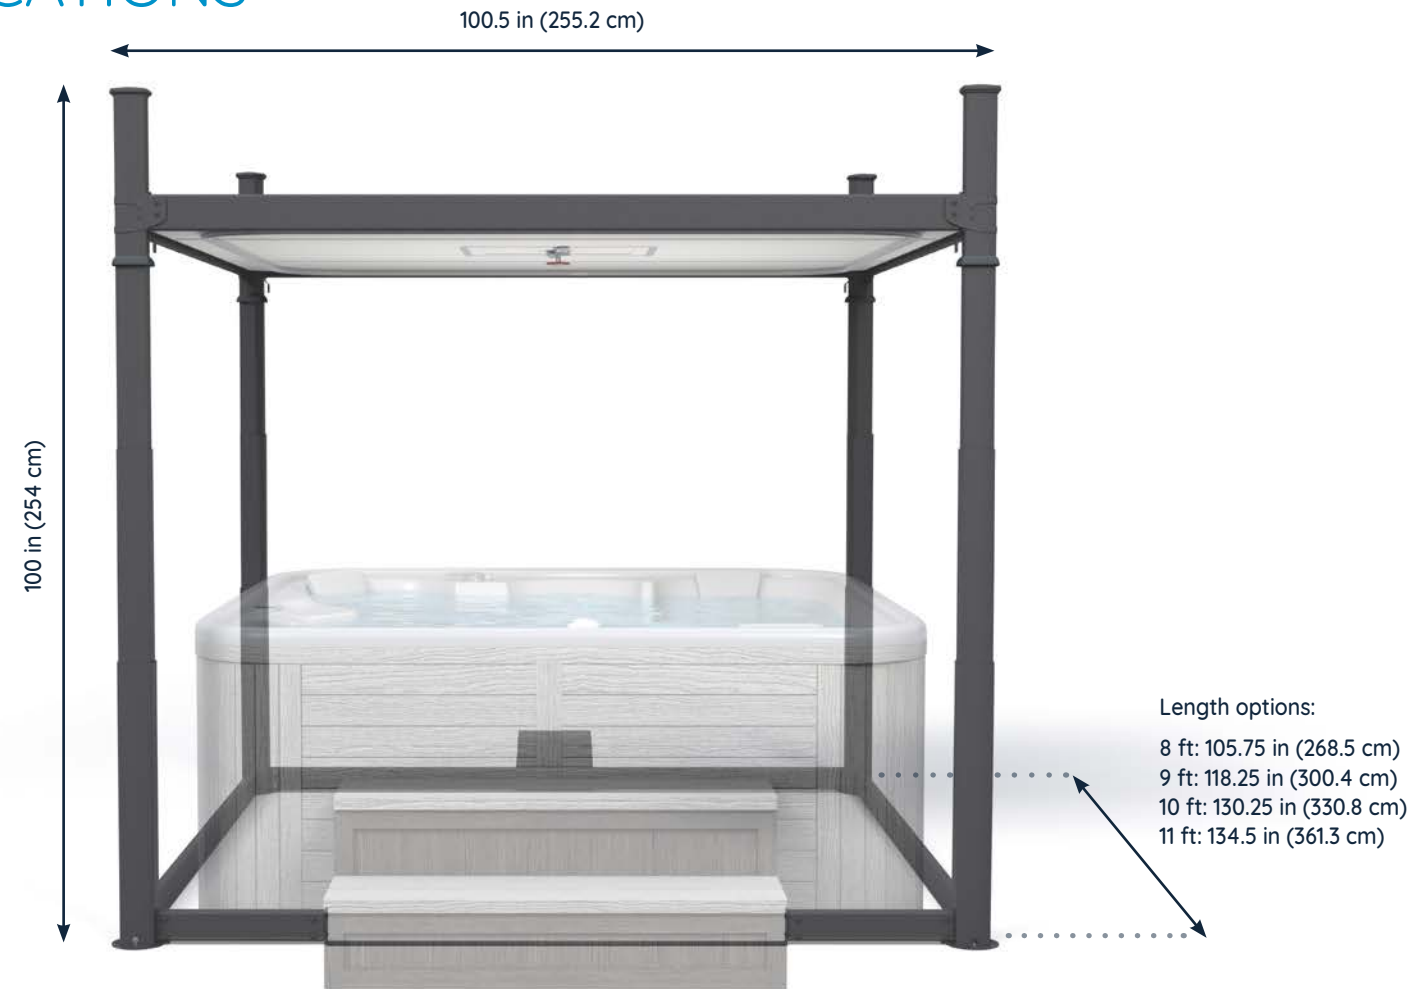

CHOICE OF COLOURS

Customize your cover by choosing from the following options*:

*Actual colours may vary from images shown.

Relax. Refresh. Revive.

Evolution

MODERN DESIGN

Comfort reinvented

Innovation meets simplicity with the Covana Evolution. While its flat roof seduces with a modern, refined aesthetic, its main asset is the ingenious modular design that allows it to be adjusted for most spa configurations. Brilliant for its versatility and functional elegance, the Evolution offers optimal relaxation without fuss nor compromise.

VERSATILE FORMAT

INCREASED PRIVACY

SPECIFICATIONS

COMPATIBLE HOT TUBS

Most square, rectangular or round spas whose dimensions meet these specifications*:

- Flat surface at least 1 in (2.5 cm) wide on top of spa
- Maximum length: 135 in (342 cm)
- Maximum width: 92 in (236 cm)
- Minimum height: 34 in (86 cm) / Maximum: 48 in (122 cm)