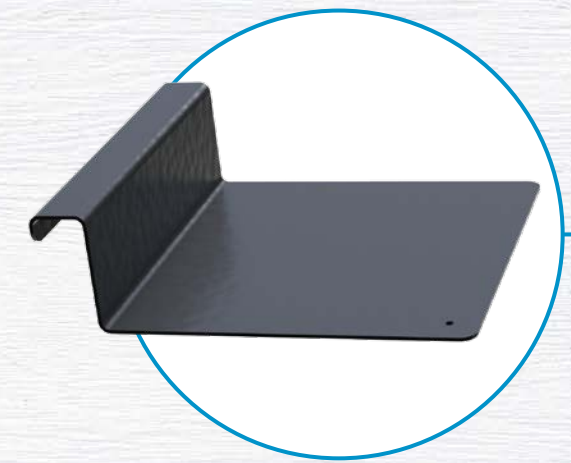

SLOPED ROOF

The natural slope of the Covana Oasis Midnight reduces water and snow accumulation for greater peace of mind.

ACCESSORIES

MOUNTING PLATES

Simplify your spa setup with our easy-to-place, non-permanent mounting plates. They're perfect for securely fastening the Oasis and Evolution models, especially on surfaces where ground anchoring is not an option. These plates are specifically designed for spas wider than 82 inches (208 cm) (standard model) and over 87 inches (221 cm) (long model), allowing you to install your spa without the need for drilling.