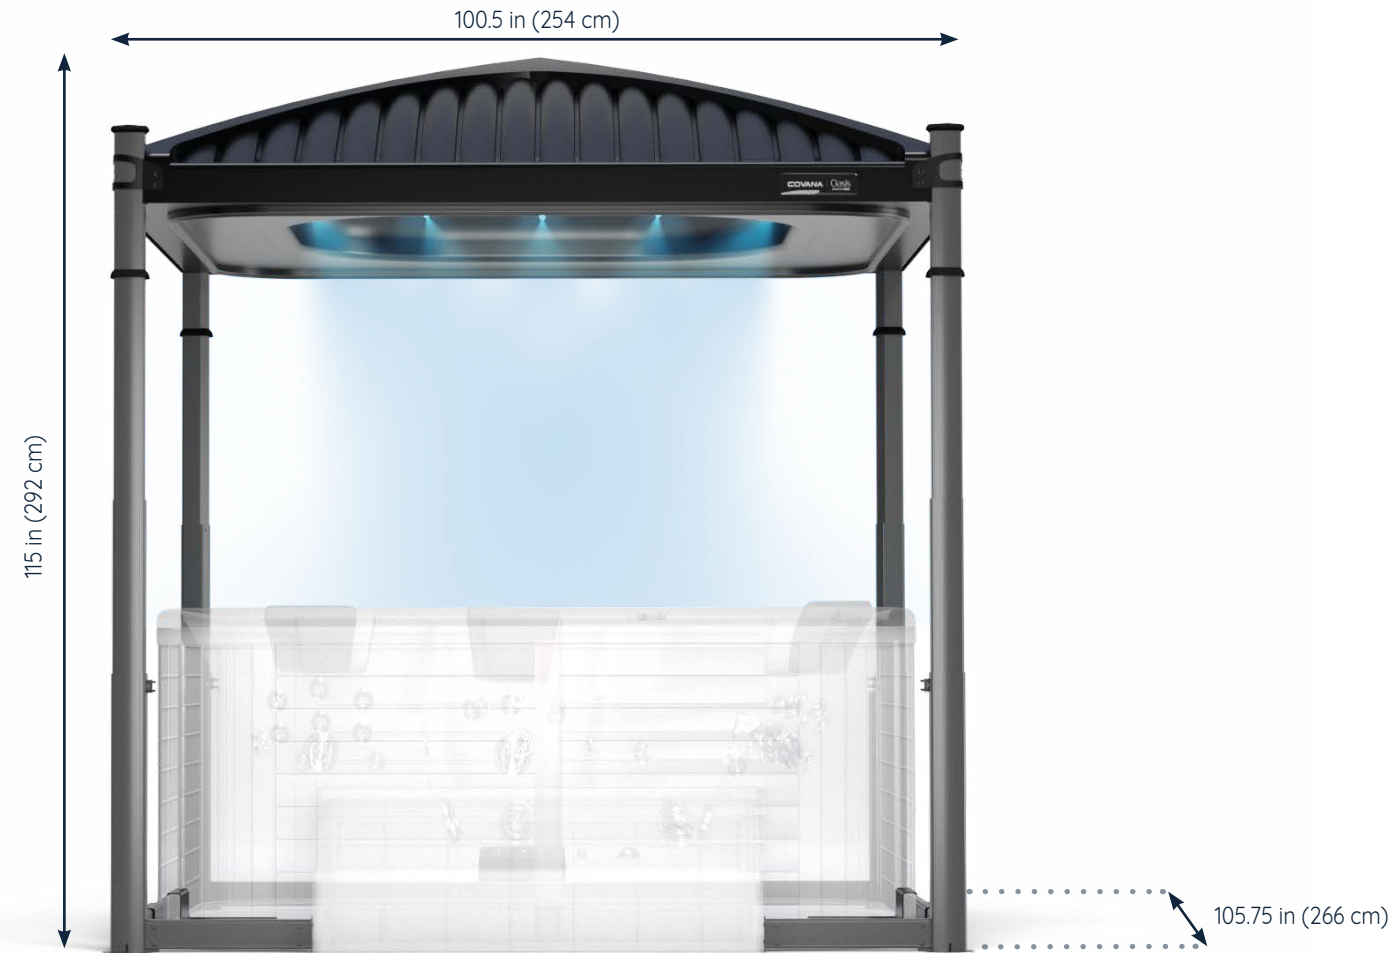

SLEEK BLACK
DESIGN

INTEGRATED
AMBIENT LIGHTING

SLOPED
ROOF

Symbol of calm and elegance

The Covana Oasis Midnight is distinguished by its calm and elegant black ceiling and roof. It easily matches your spa as well as your relaxation space to bring out the dazzling beauty of nature around you. At nightfall, the Oasis Midnight blends into the decor for a cozy and relaxing ambiance.

SPECIFICATIONS

COMPATIBLE HOT TUBS

Most square or rectangular spas whose dimensions meet these specifications*:

- Flat surface at least 1 in (2.5 cm) wide on top of spa
- Maximum length: 98 in (249 cm)
- Maximum width: 92 in (234 cm)
- Minimum height: 34 in (86 cm) / Maximum: 48 in (122 cm)