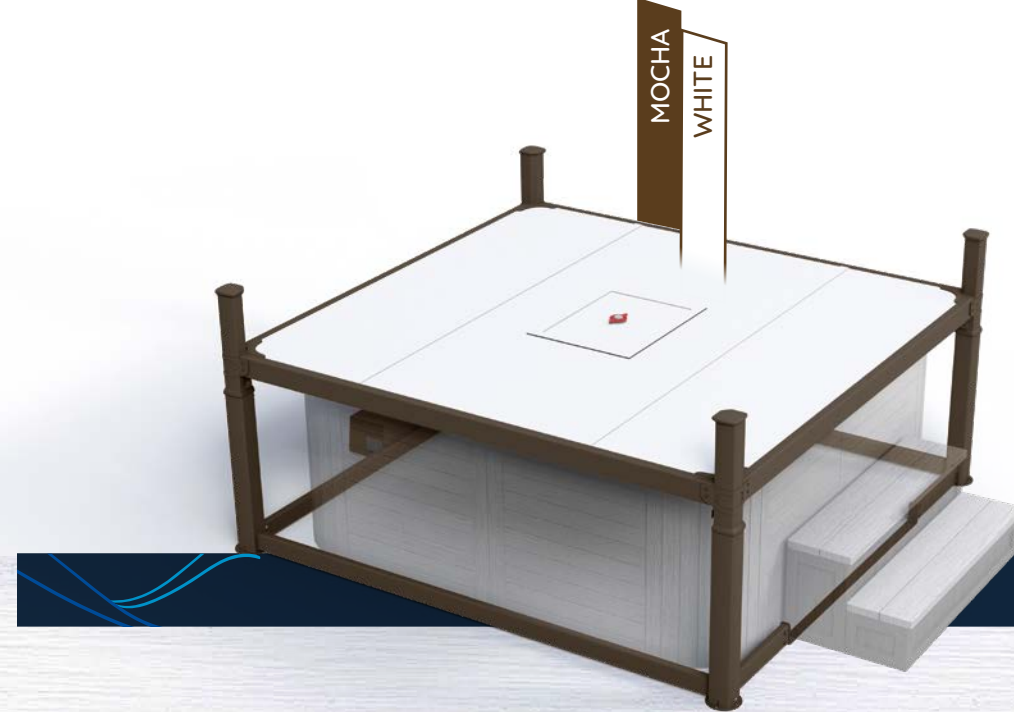

CHOICE OF COLOURS

Customize your cover by choosing from the following options*:

*Actual colours may vary from images shown.