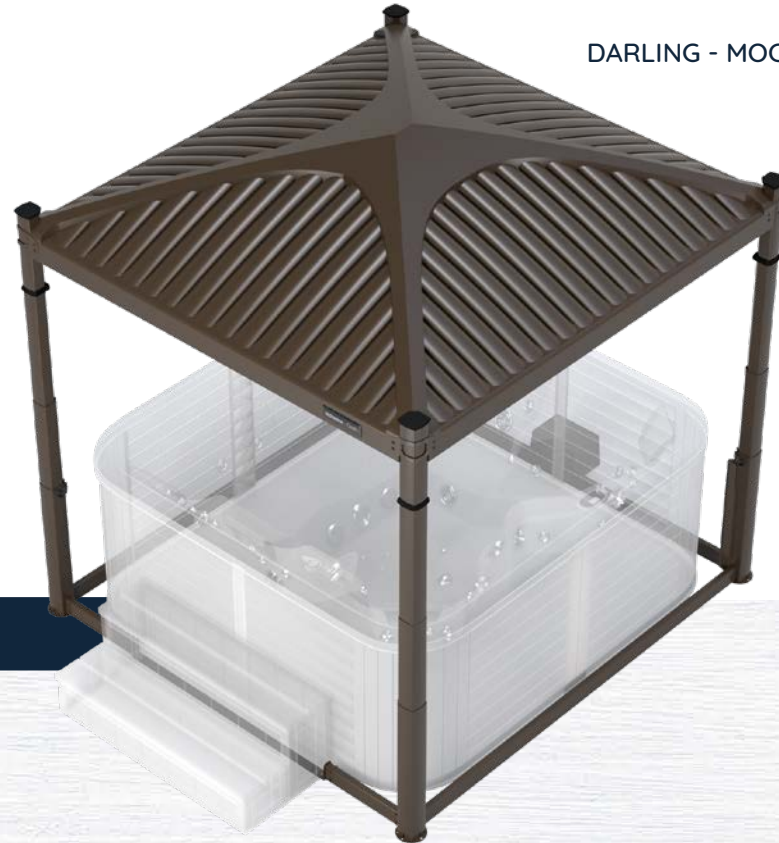

DARLING - MOCHA