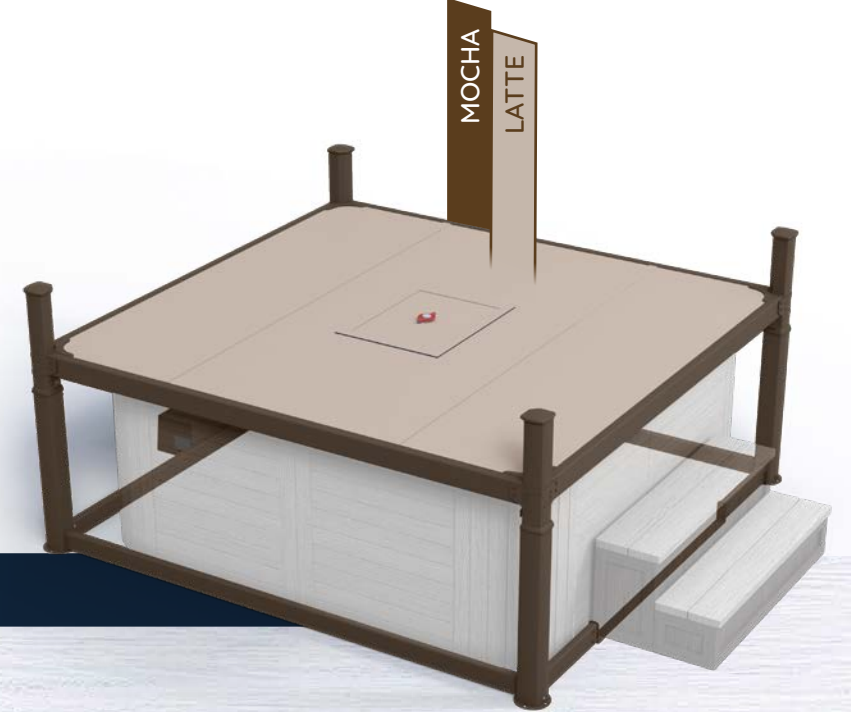

CHOICE OF COLOURS

Customize your cover by choosing from the following options*:

*Actual colours may vary from images shown.