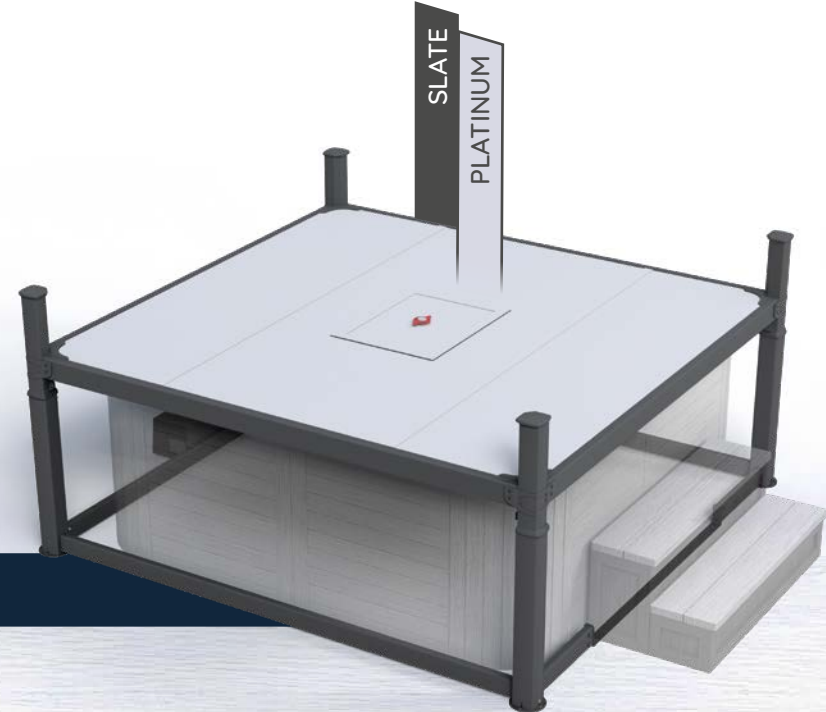

CHOICE OF COLOURS

Customize your cover by choosing from the following options*:

*Actual colours may vary from images shown.